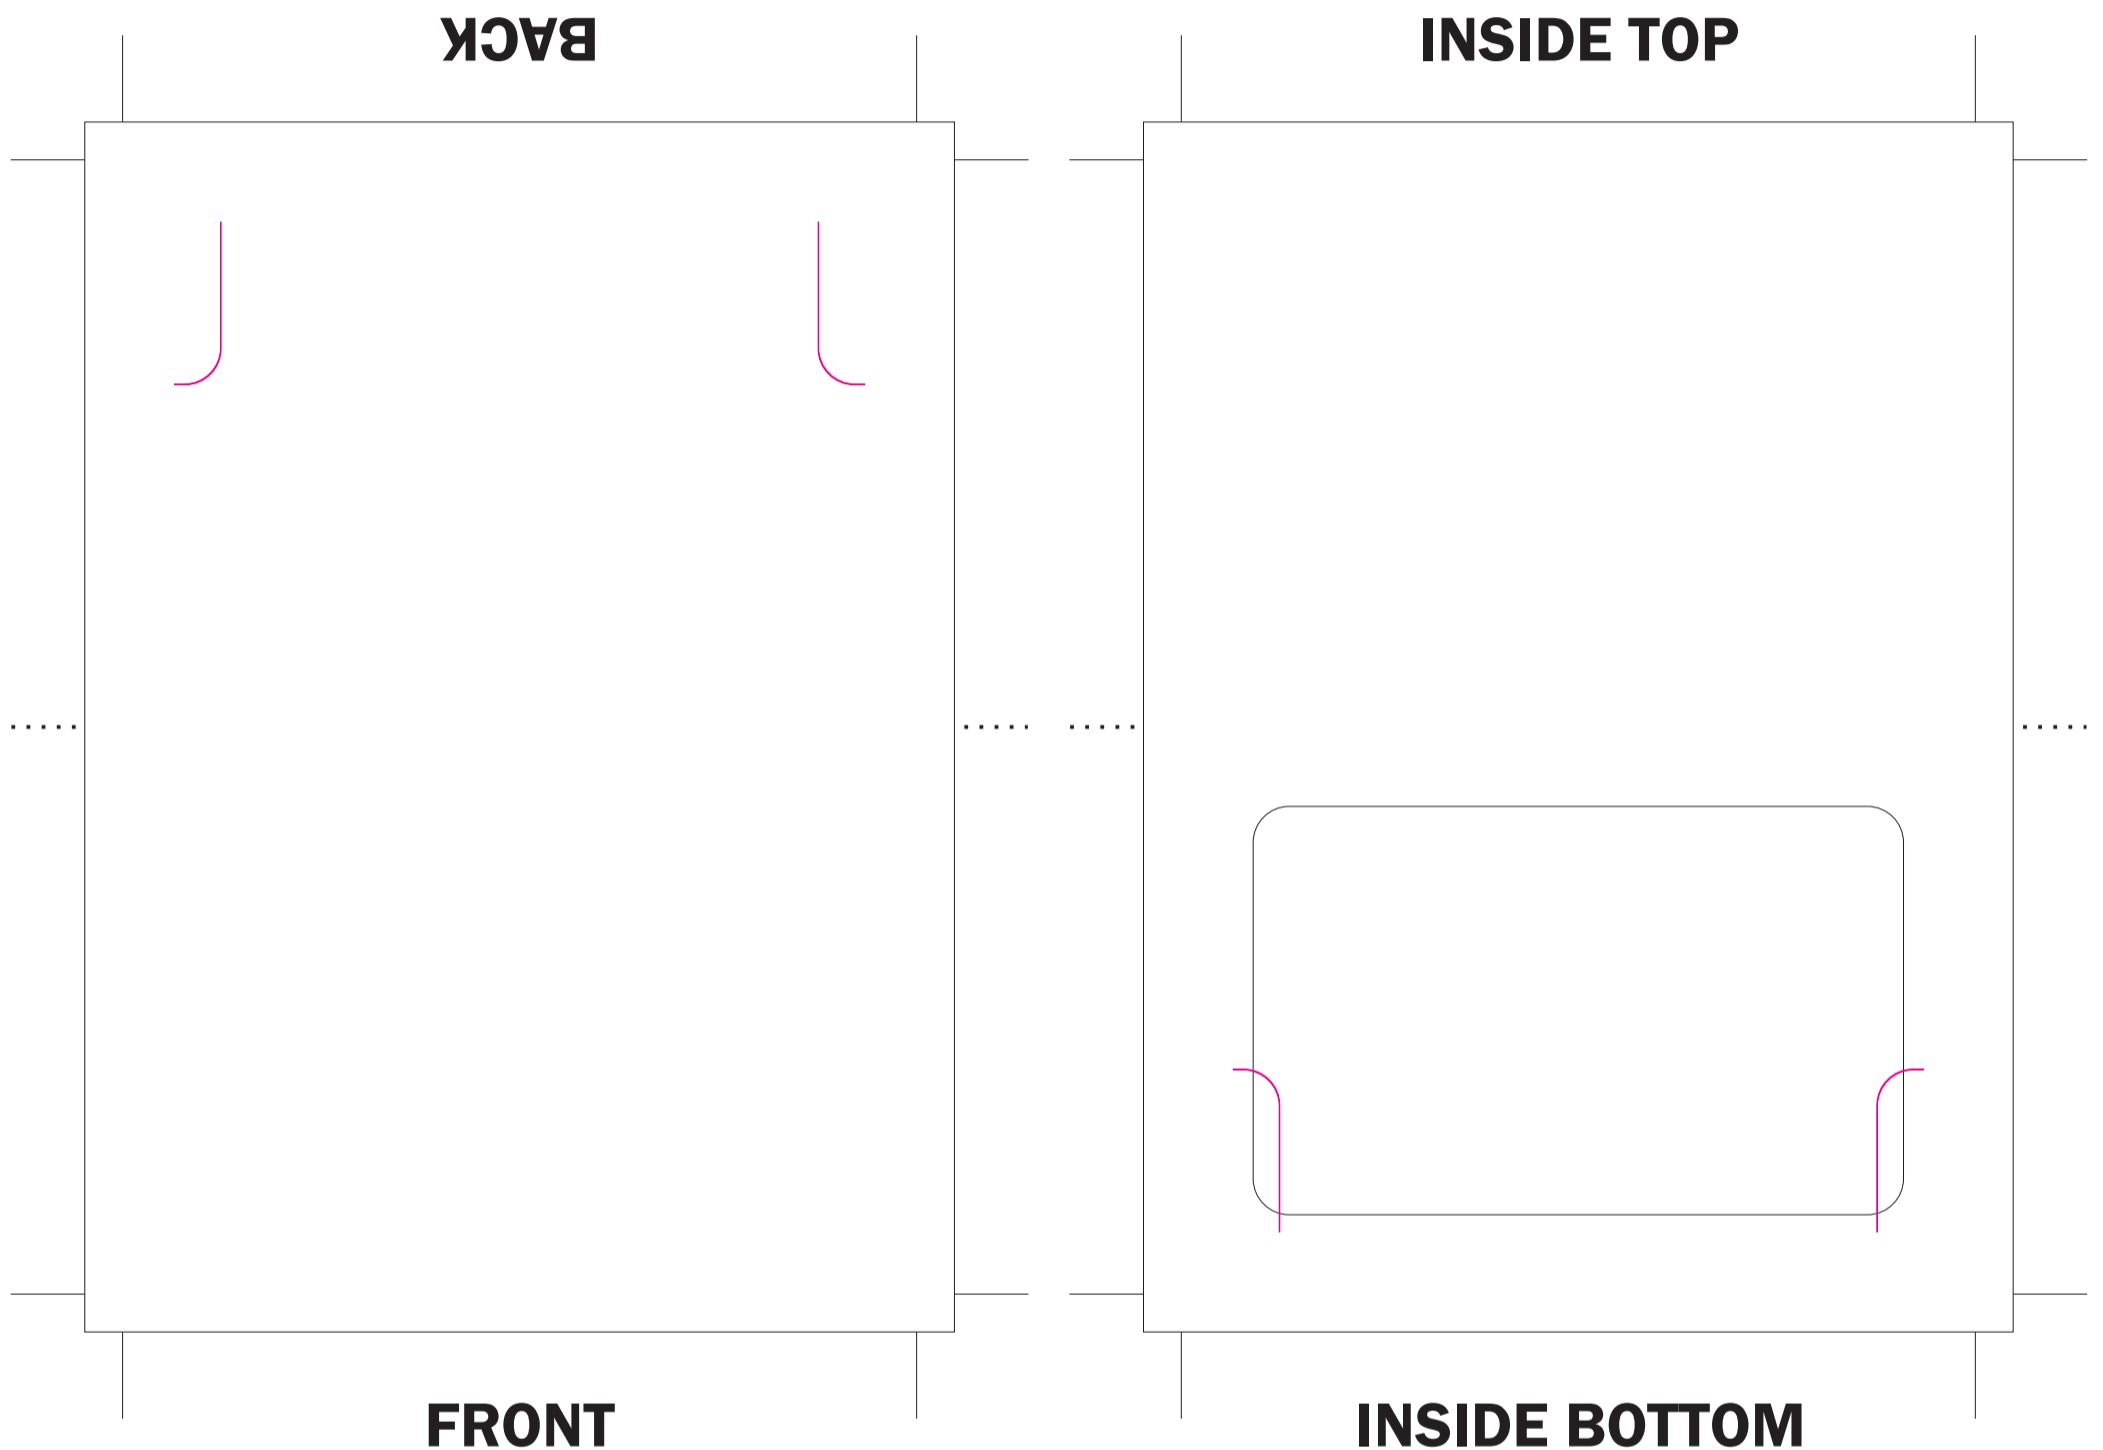

PLASTIC CARD HOLDER LAYOUT - FOLDED

105MM x 150MM WITH 5MM BLEED

***Note - Pink outline does not print, it is to show die cut only**

Size 105mm wide x 150mm high (folds to 75mm high)

Quantity

Special Features (Front)